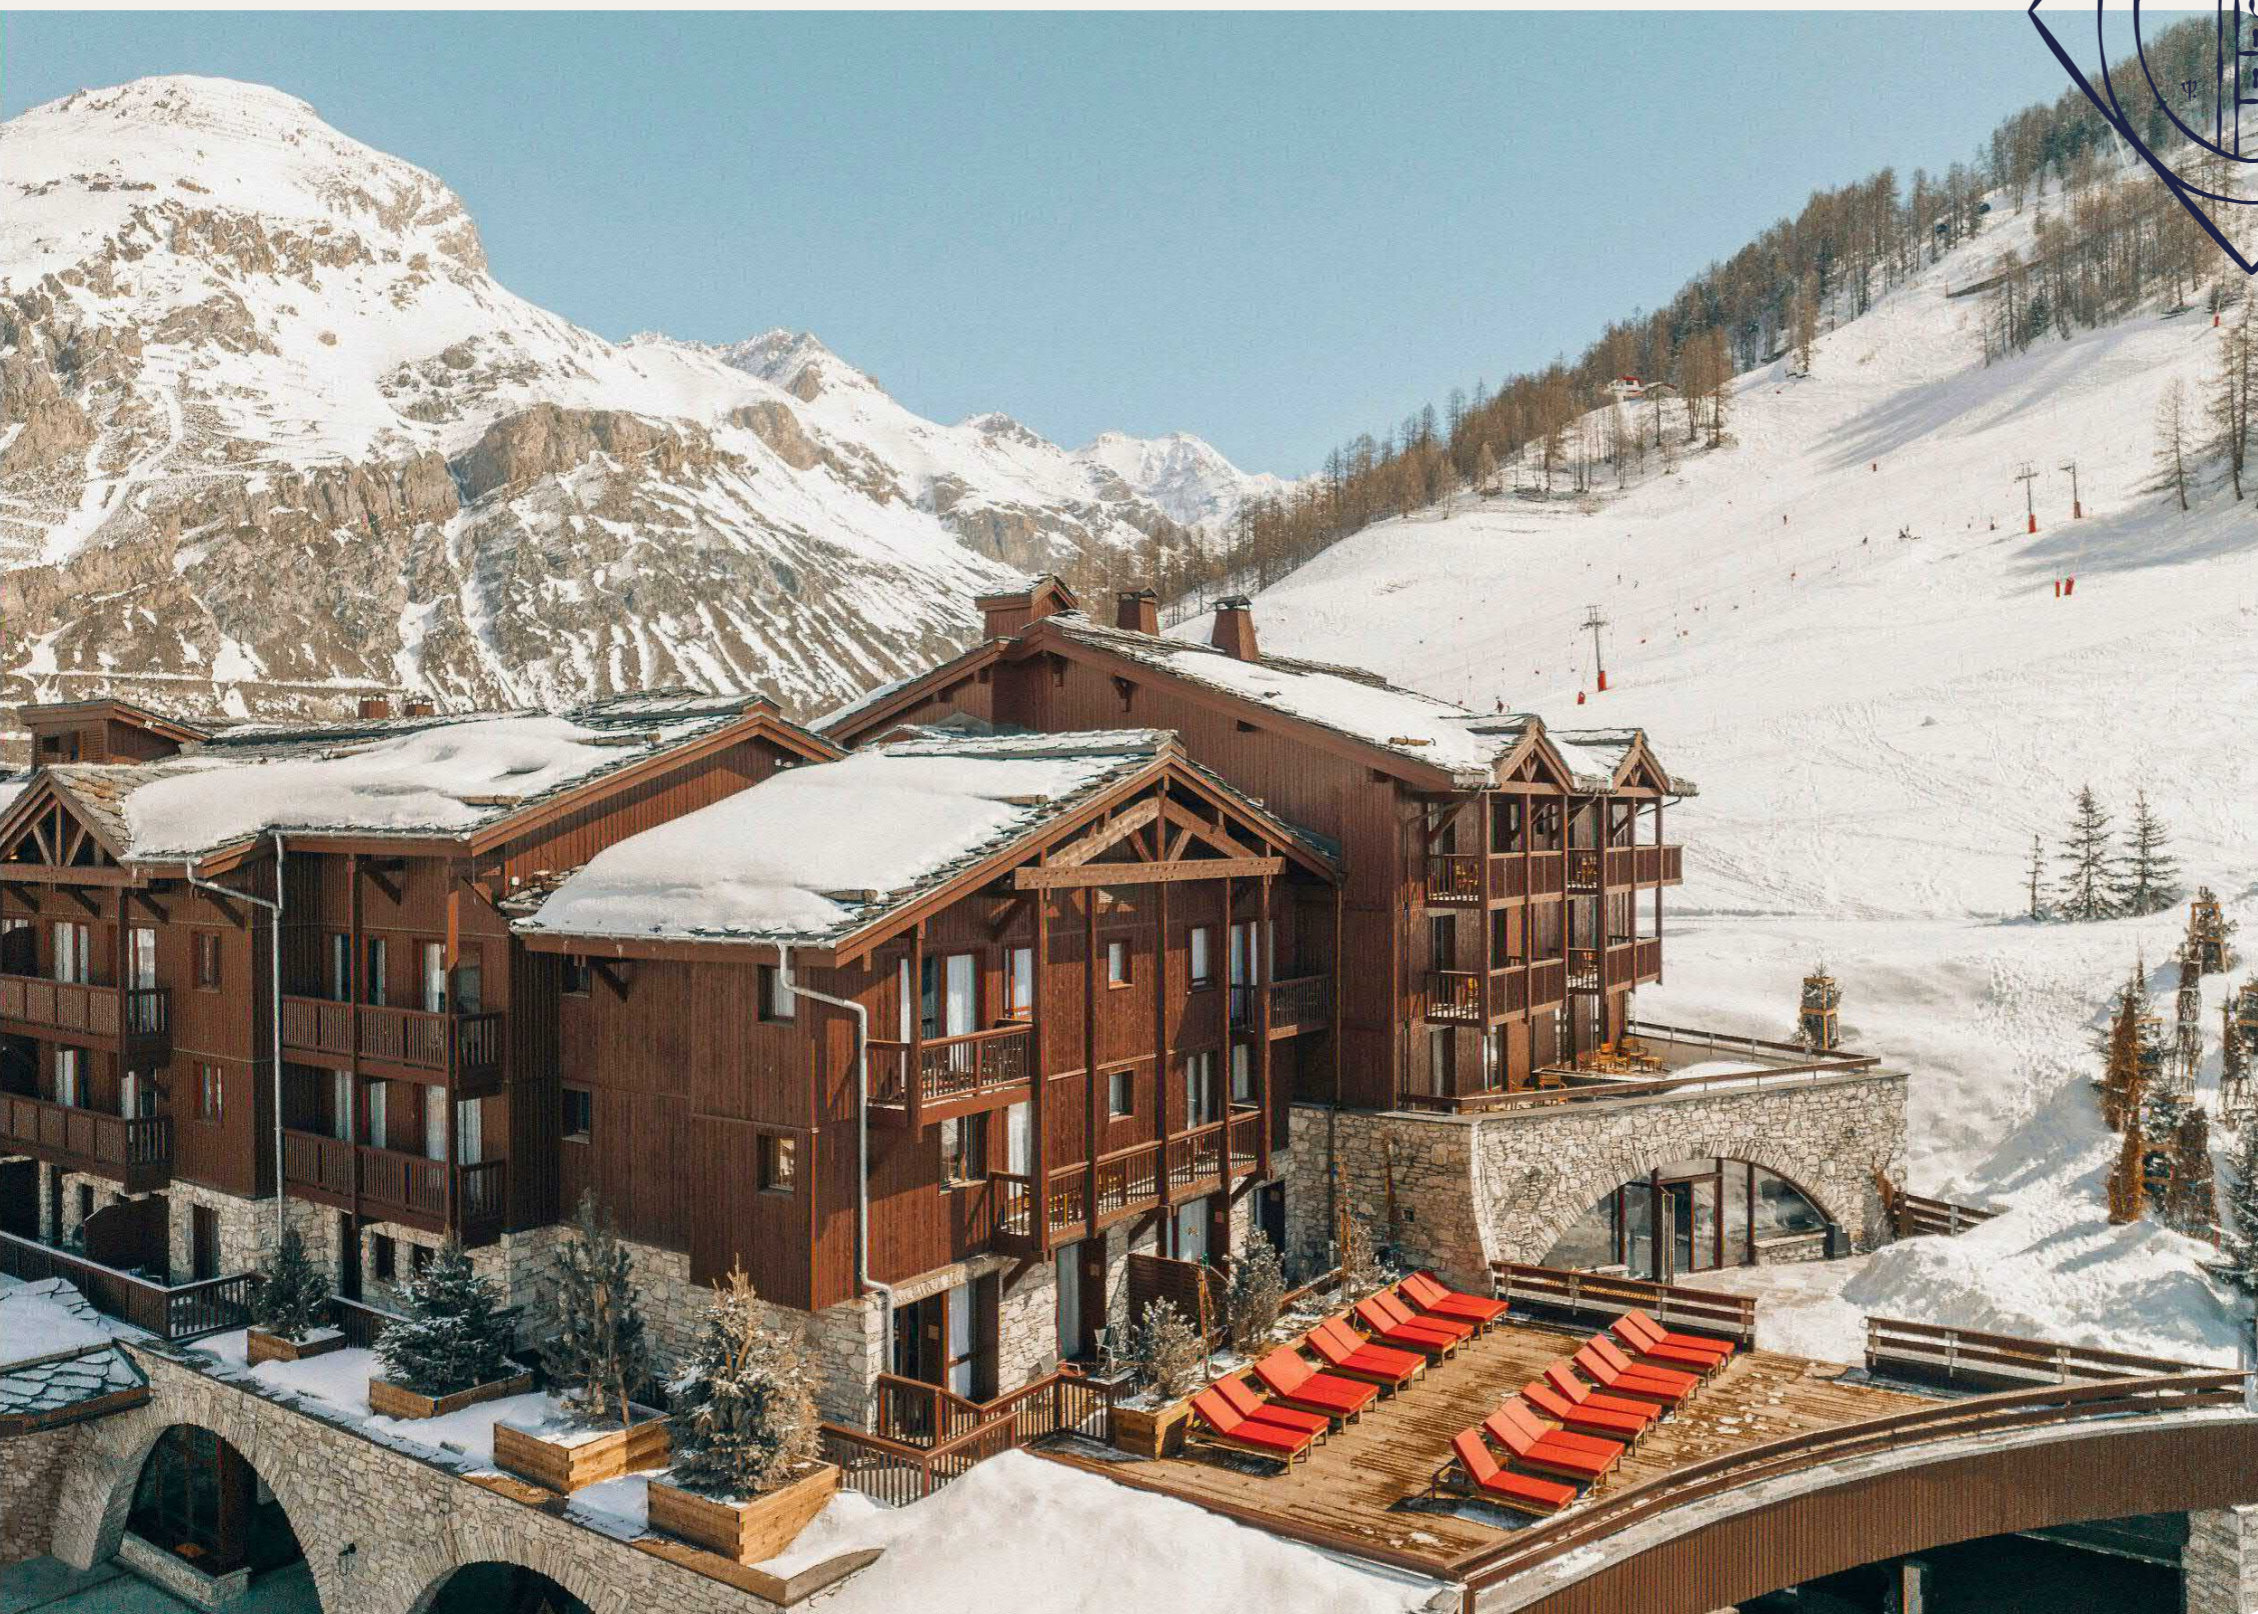

Франция
Club Med Val d'Isère

Особенности курорта

- Experience the height of luxury at the first Club Med Exclusive Collection Resort in the mountains.
- The whole family can enjoy the most stylish, authentic and sporty resort in the French Alps, with tuition for children aged 4 and over.
- The two restaurants offer you the chance to indulge in varied and refined cuisine drawing on the best of the culinary expertise of Savoie.
- Admire the view of the snow-capped peaks from the swimming pool, after a treatment at the Club Med Spa by Cinq Mondes